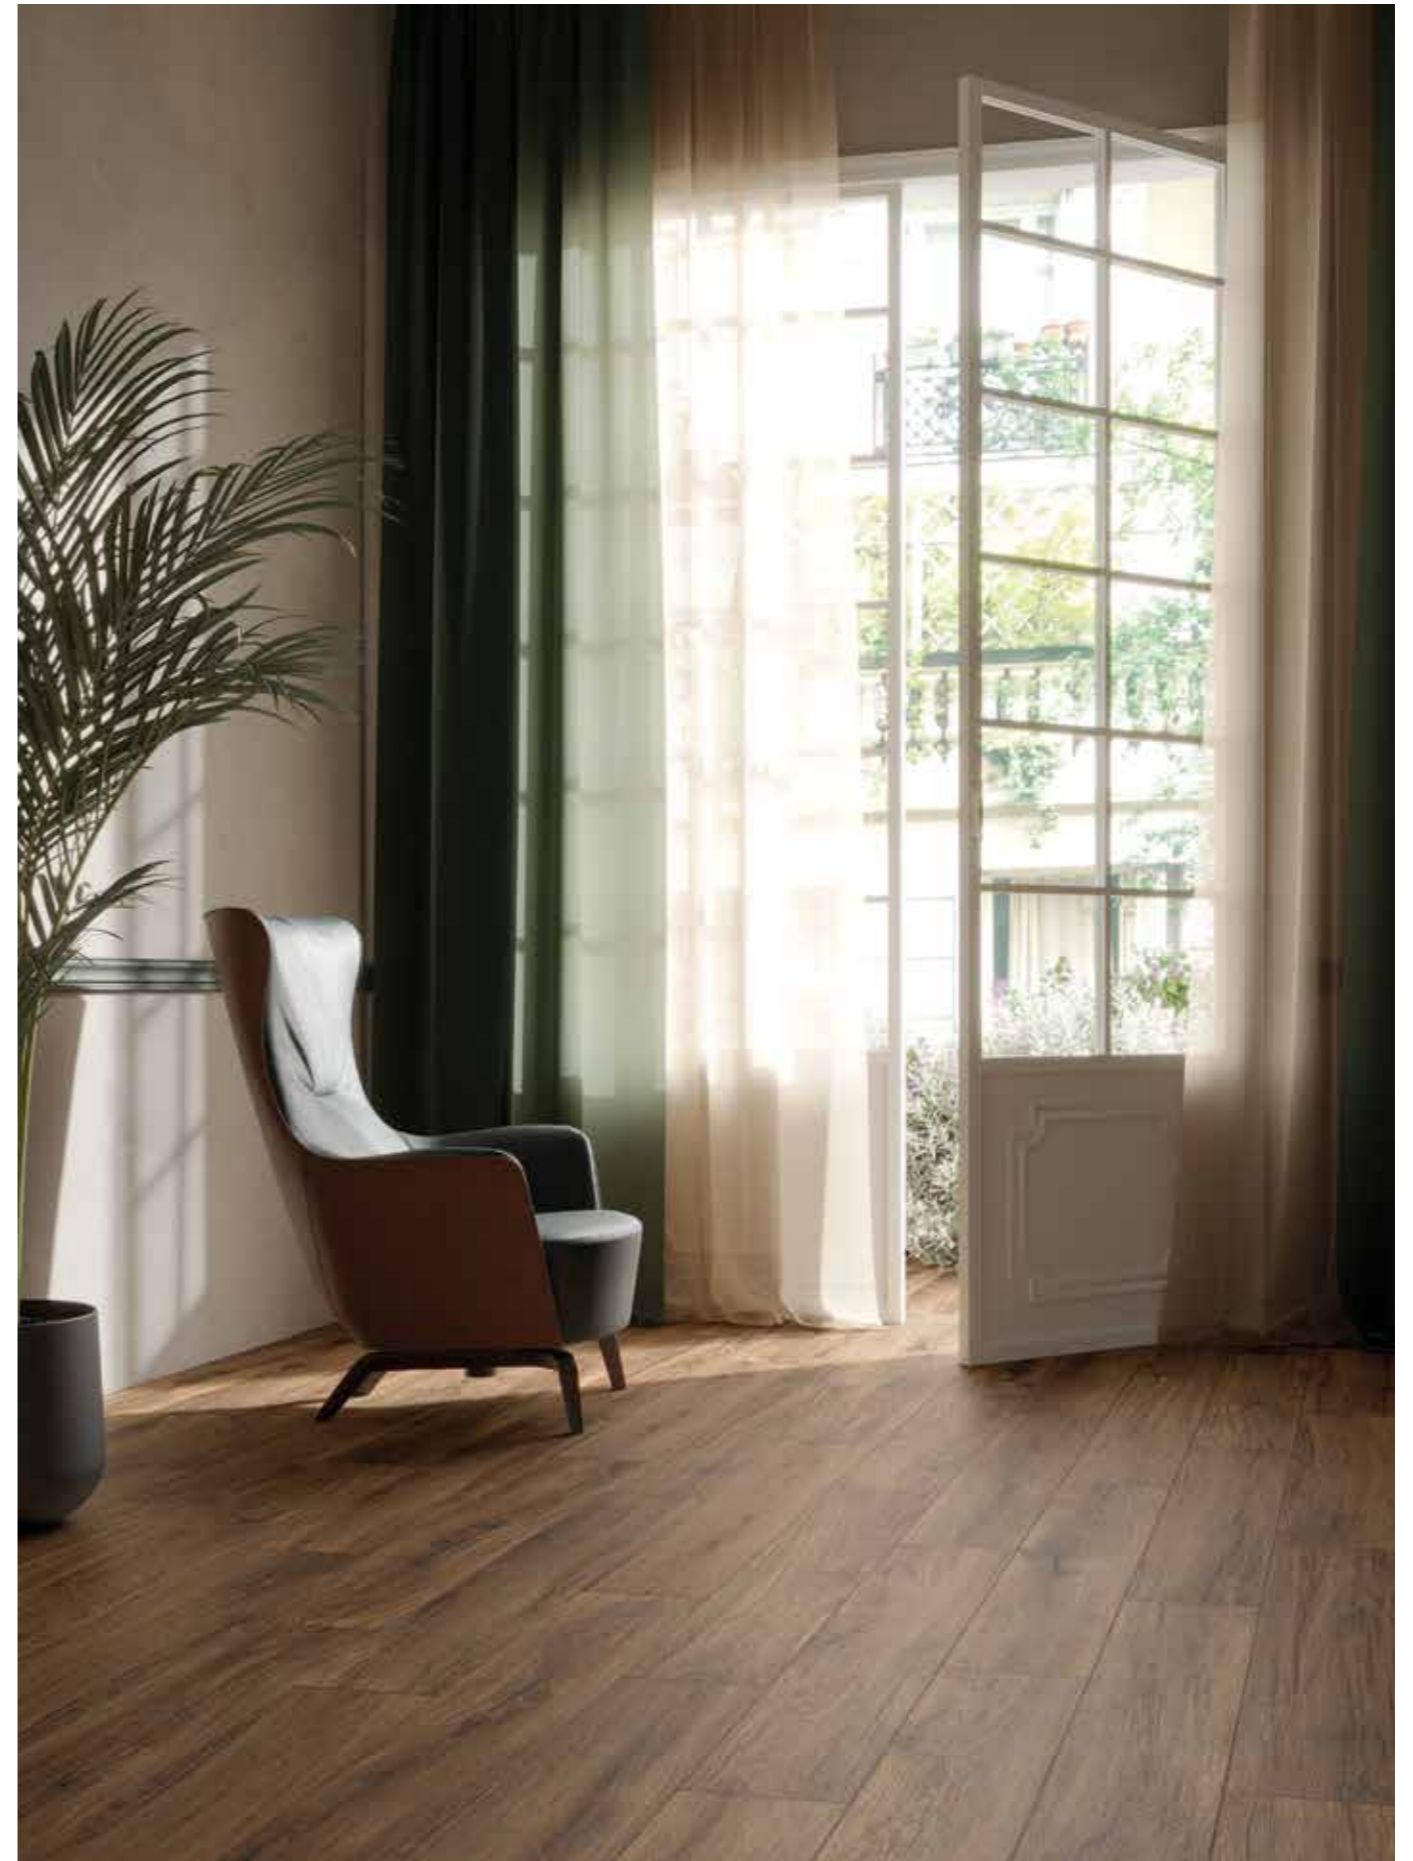

FORMATI
SIZES

R10

9 mm

30x120 12"x48" Rectified

20x120 8"x48" Rectified

R11 OUT

9 mm

20x120 8"x48" Rectified