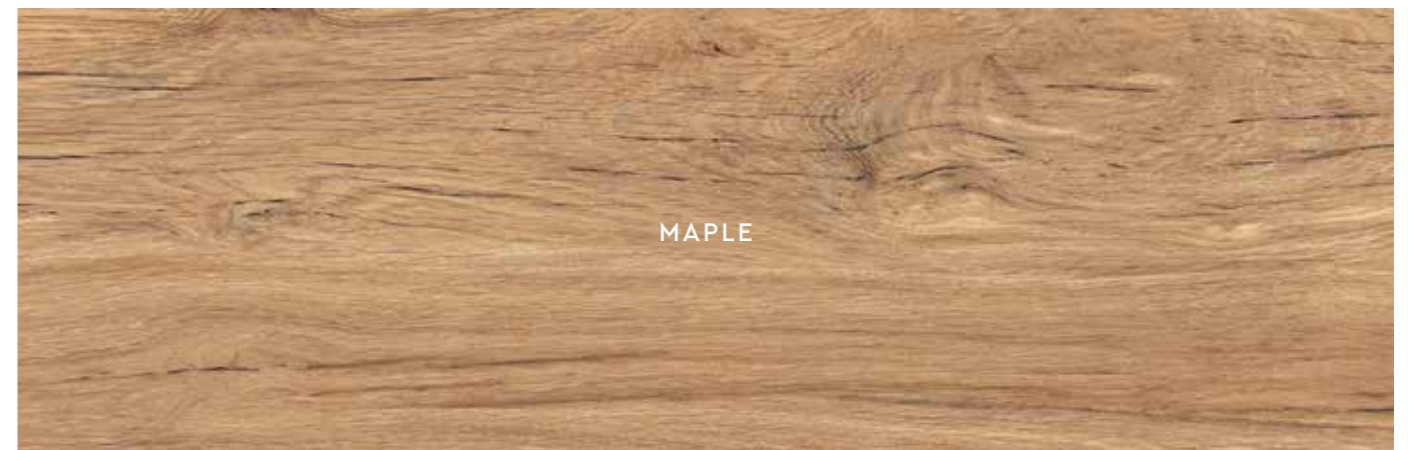

COUNTRY COLLECTION

MAPLE