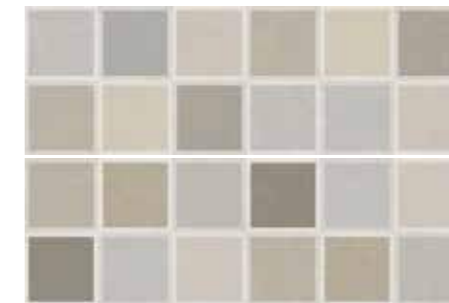

DECORO BEIGE 30x90 12"x36" Rectified
STADEBE
(2 Soggetti/graphic subjects)
5x112 MQ * MIX

Posa consigliata con fuga 2 mm.
La ripresa grafica tra i decori può avere un tolleranza contenuta in 2 cm. Recommended installation with 2 mm joint. The tile graphic between the decorations can have a tolerance included in 2 cm.

* MIX
I decori sono soggetti misti e sono inscatolati in modo casuale. Decorations are mixed subjects and are randomly packed.

PAVIMENTI ABBINATI MATCHING FLOOR TILES

AREA
COUNTRY
DOCKS
E.STONE
HOME
NORDSTONE
PARQUET
REBEL
SOUL
SPATULA
TERRAE
WALS 2.0

START	pz/box	mq/box	kg/box	box/pal	mq/pal	kg/pal
30x90 12"x36" Rectified R9	5	1,35	23,80	48	64,80	1142,40
30x90 12"x36" Rectified Struttura R9	5	1,35	23,80	48	64,80	1142,40
30x90 12"x36" Rectified Decoro R9	5	1,35	23,80	48	64,80	1142,40