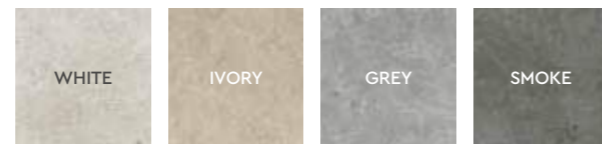

60x120 24"x48" Rectified

IVORY

WHITE

GREY

SMOKE

120x120 48"x48"

Rectified
 ≅ 9 mm R10
 2x 155 **MQ**
SOUWH120 WHITE
SOUIV120 IVORY
SOUGR120 GREY
SOUSM120 SMOKE

60x120 24"x48"