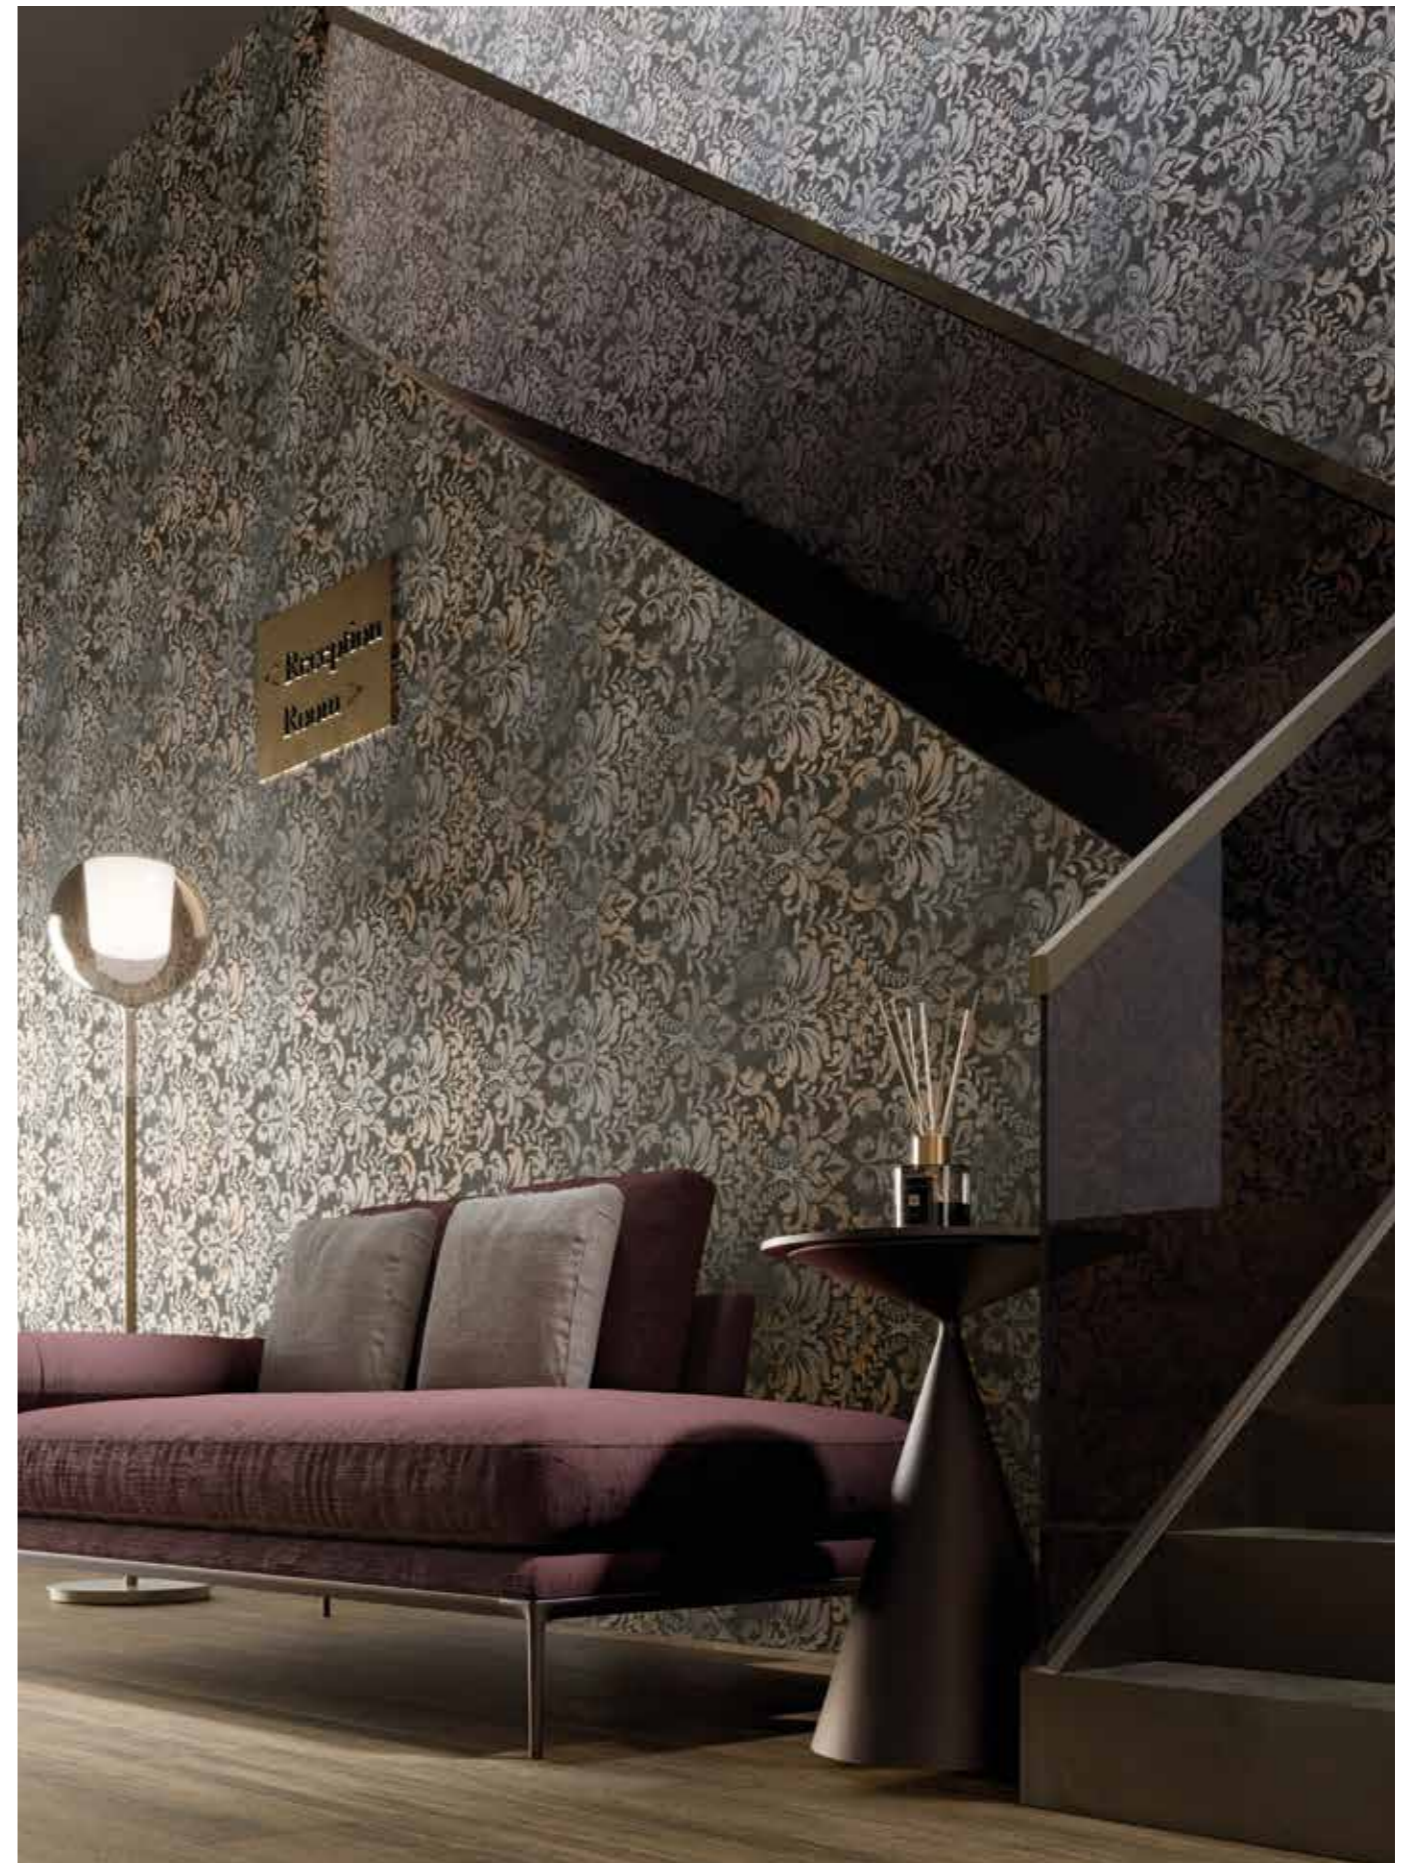

9 mm

60x120 24"x48" Rectified

Beethoven
Verdi
Vivaldi
Zimmer

R10

9 mm

60x120 24"x48" Rectified

Einaudi
Morricone

zimmer
BOUTIQUE